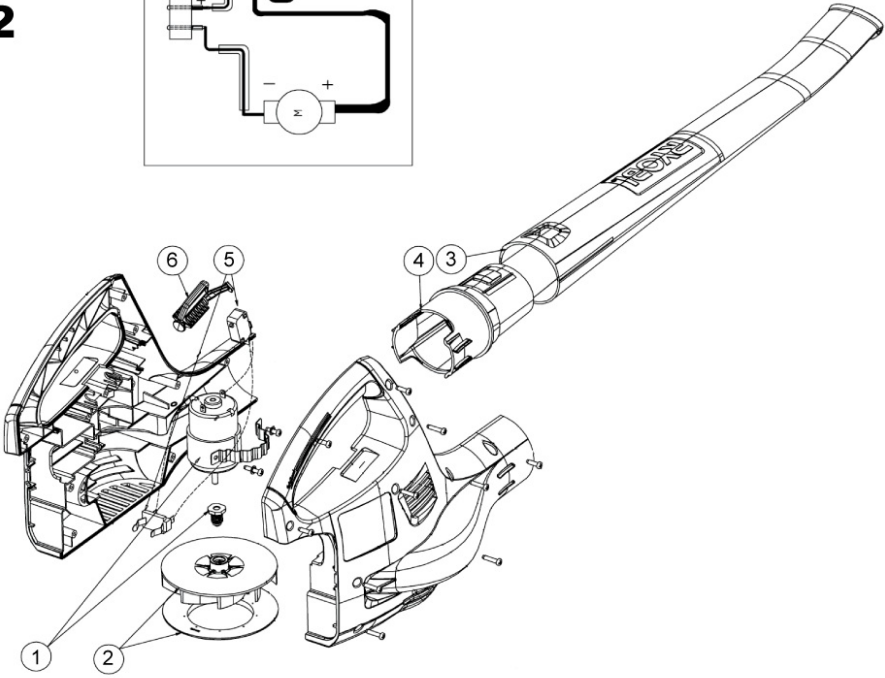

18V One Plus™ Blower

5133000731 - OBL1802 - 5133000731#1

RYOBI

OBL1802

| Position | Quantity | Description | Part number | EAN |
|-----------------|-----------------|--------------------|--------------------|------------|
| 1_001 | 1 | MOTOR | 5131026862 | |
| 1_002 | 1 | FAN 01 | 5131026863 | |
| 1_003 | 1 | NOZZLE | 5131026864 | |
| 1_004 | 1 | INSERT 340 | 5131026865 | |
| 1_005 | 1 | SWITCH | 5131026866 | |
| 1_006 | 1 | LEVER , | 5131026867 | |
| | 1 | SWISS ADAPTER | 5131027809 | |