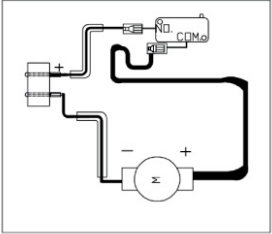

18V One Plus™ Blower

5133000731 - OBL1802 - 5133000731#1

RYOBI

OBL1802

| Position | Quantity | Description | Part number | EAN |
|-----------------|-----------------|--------------------|--------------------|------------|
| 1_001 | 1 | MOTOR | 5131026862 | |
| 1_002 | 1 | FAN 01 | 5131026863 | |
| 1_003 | 1 | NOZZLE | 5131026864 | |
| 1_004 | 1 | INSERT 340 | 5131026865 | |
| 1_005 | 1 | SWITCH | 5131026866 | |
| 1_006 | 1 | LEVER , | 5131026867 | |
| | 1 | SWISS ADAPTER | 5131027809 | |