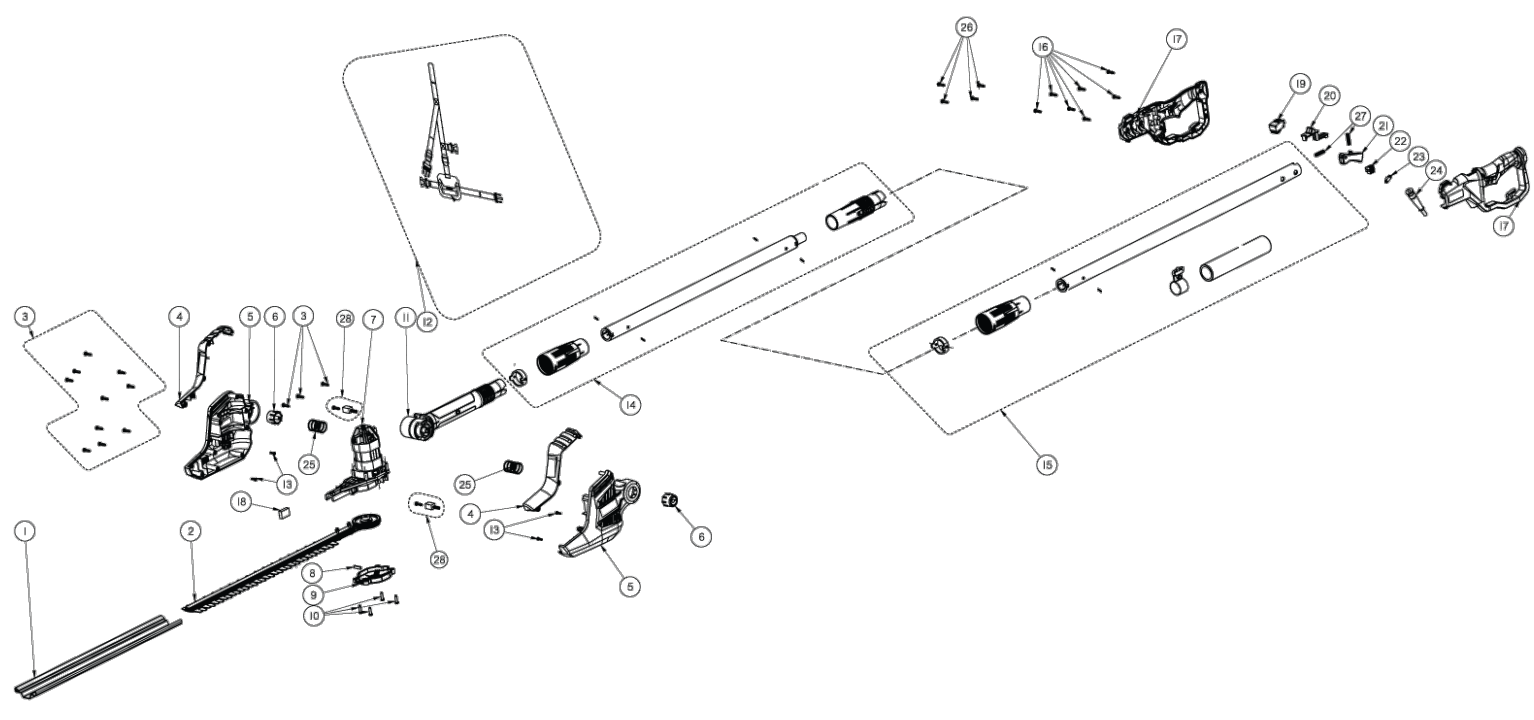

# **POLE HEDGE TRIMMER**

**5133002226 - RPT4545E - 4000444310**

## RPT4545M

Position	Quantity	Description	Part number	EAN
1_001	1	SCABBARDS	5131035900	
1_002	1	BLADE	5131035901	
1_003	10	SCREW	5131035902	
1_004	1	HOUSING	5131035903	
1_005	1	HOUSING	5131035904	
1_006	2	KNOB	5131035905	
1_007	1	MOTOR	5131035906	
1_008	1	FELT	5131035907	
1_009	1	GEAR BOX COVER	5131035908	
1_010	4	SCREW	5131035909	
1_011	1	HANDLE	5131035910	
1_012	1	SAFETY STRAP	5131035911	
1_013	4	SCREW	5131035913	
1_014	1	SHAFT	5131035914	
1_015	1	HANDLE	5131035915	
1_016	7	SCREW	5131035916	
1_017	1	HANDLE	5131035917	
1_018	1	CAPACITOR	5131035918	
1_019	1	SWITCH ON-OFF	5131035919	
1_020	1	LEVER	5131035920	
1_021	1	TRIGGER	5131035921	
1_022	1	CONNECTING WIRE	5131035922	
1_023	1	PLATE	5131035923	
1_024	1	CABLE	5131035924	
1_025	2	SPRING	5131035926	
1_026	5	SCREW	5131035927	
1_027	2	SPRING	5131035928	
1_028	2	CARBON BRUSH WITH HOLDER	5131035929	