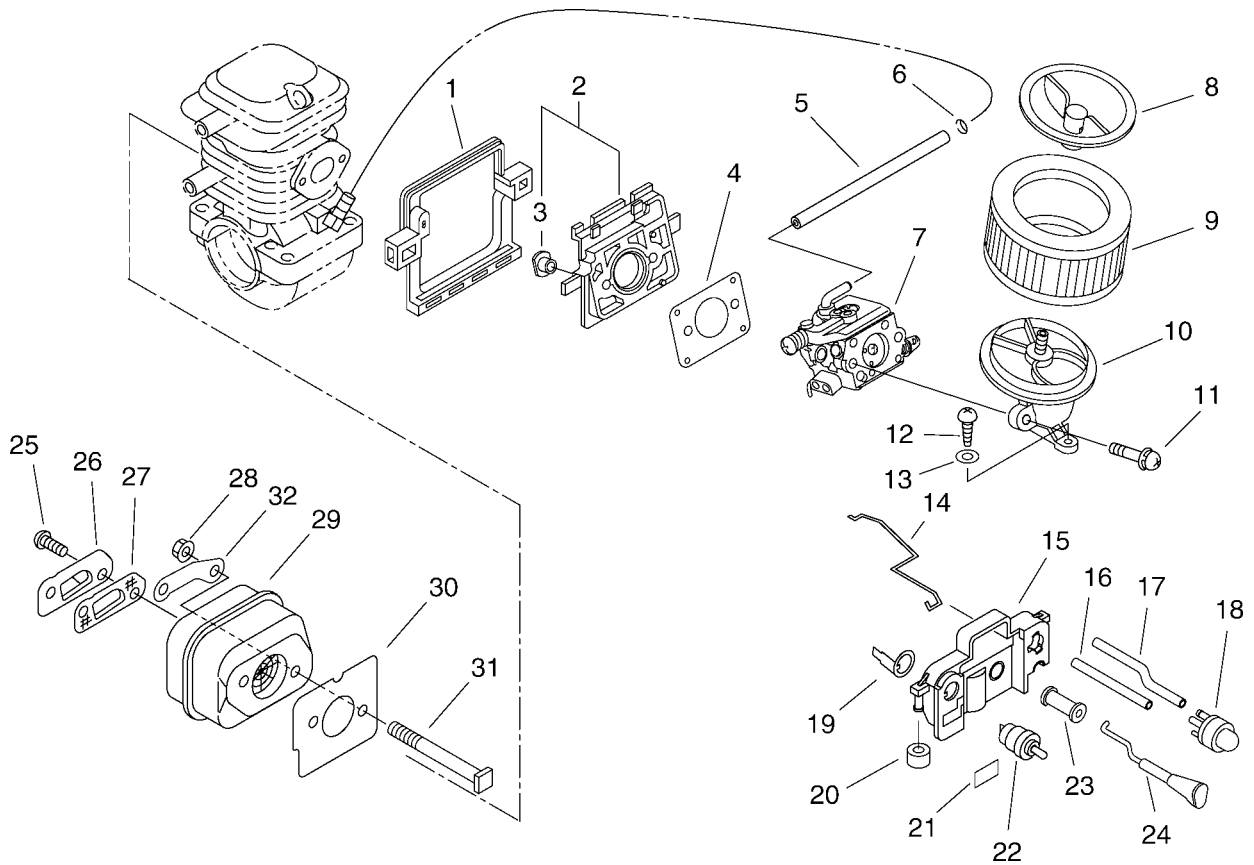

KEY	LV	PART NUMBER	Q'TY	DESCRIPTION	REMARKS
25		900220-04008	2	SCREW 4*8	
26		A313-000810	1	GUIDE, EXHAUST	
27		A310-000060	1	SCREEN, ARRESTOR	
28		900516-00005	2	NUT, FRANGE 5	
29		A300-000680	1	MUFFLER, EXHAUST	
30		V104-000731	1	GASKET, EXHAUST	
31		V203-000220	2	BOLT, 5	
32		V150-001820	1	PLATE, EYE