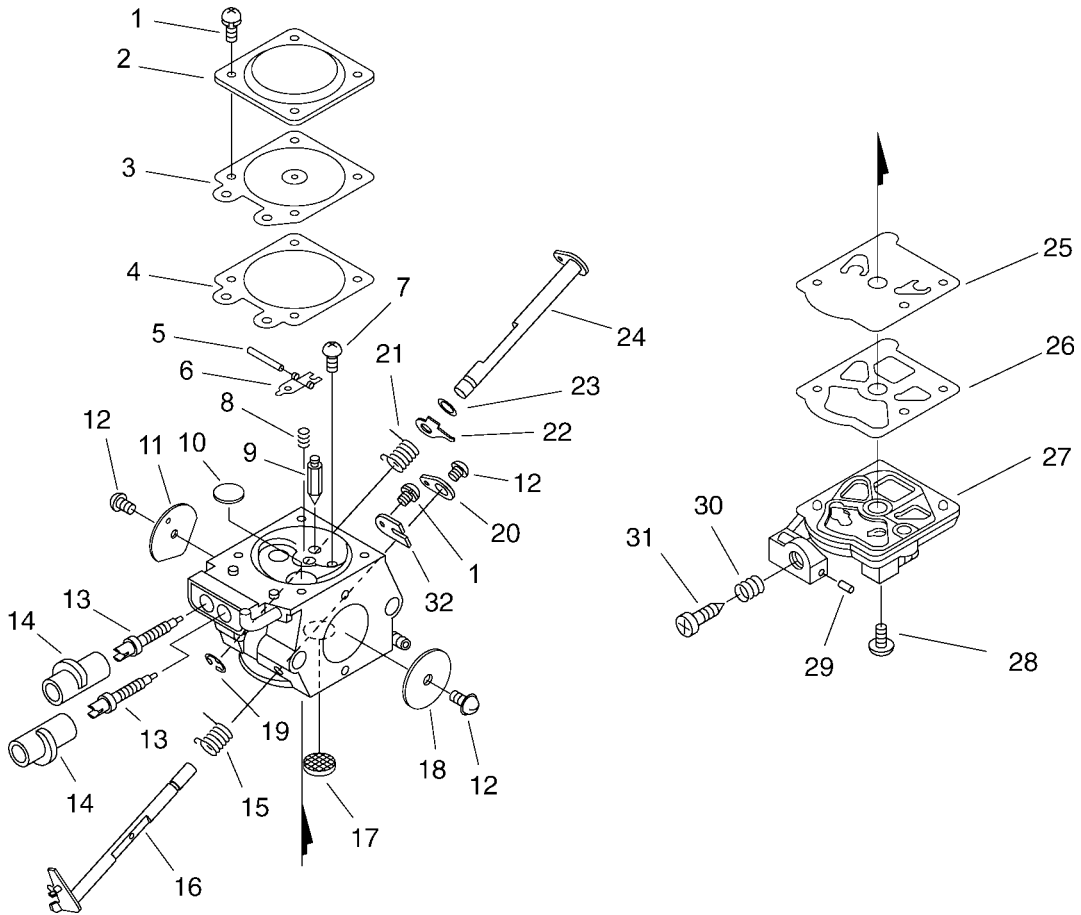

CS-420ES 7 Carburettor

KEY	LV	PART NUMBER	Q'TY	DESCRIPTION	REMARKS
24	+	P003-000150	1	CHOKE, SHAFT	
25	+	123112-15030	1	DIAPHRAGM, FUEL PUMP	
26	+	123125-15030	1	GASKET, FUEL PUMP	
27	+	123124-38330	1	COVER, FUEL PUMP	
28	+	123110-03930	1	SCREW, PUMP COVER	
29	+	123178-15030	1	PLUG, FRICTION	
30	+	123133-04260	1	SPRING, IDLE ADJUST	
31	+	123134-04260	1	SCREW, IDLE ADJUST	
32	+	123127-03930	1	CLIP, THROTTLE SHAFT