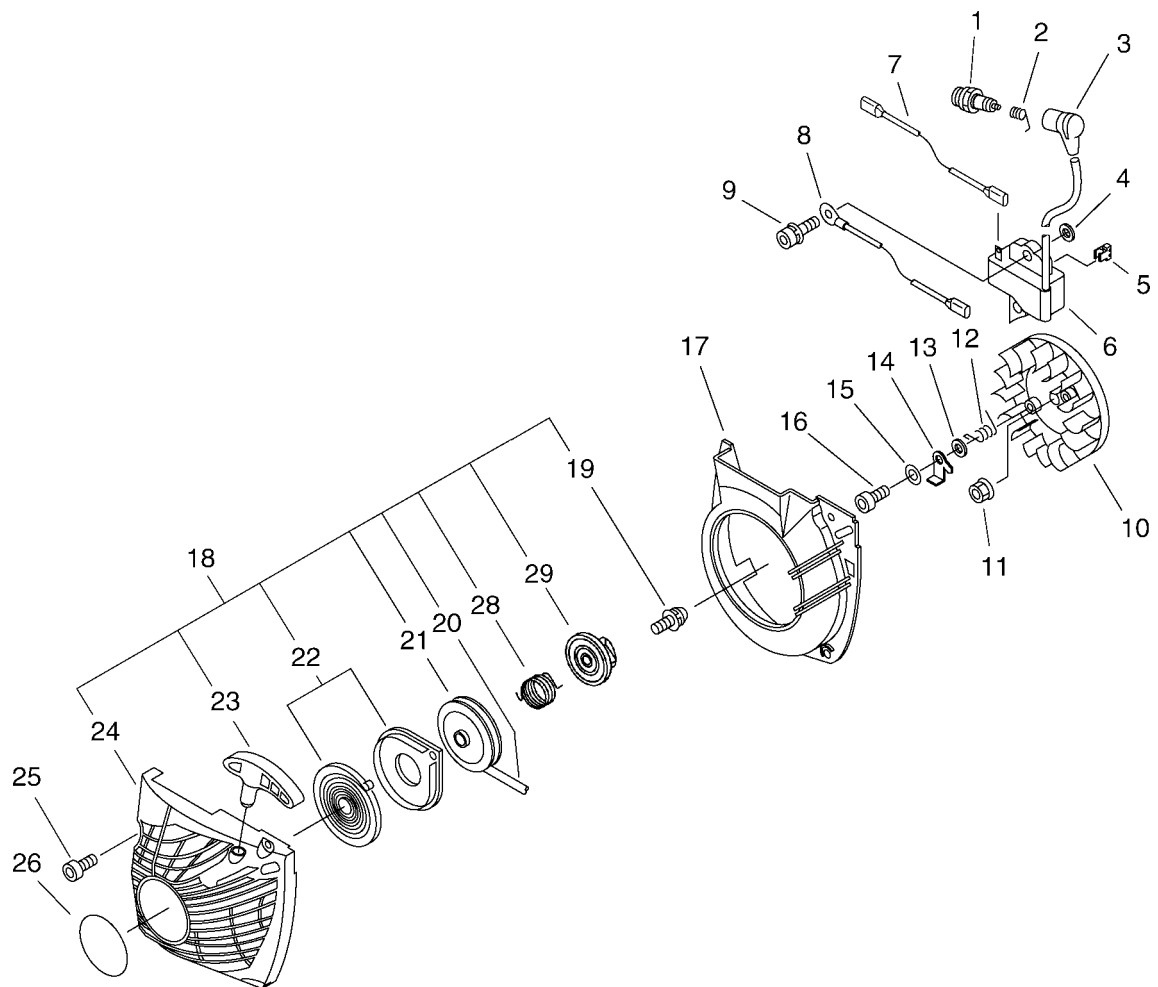

KEY	LV	PART NUMBER	Q'TY	DESCRIPTION	REMARKS
1		A425-000000	1	SPARKPLUG	
2		A426-000010	1	TERMINAL, SPARKPLUG	
3		A427-000012	1	CAP, SPARK PLUG	
4		150117-16430	2	SPACER	
5		V490-000310	1	CLIP	
6		A411-000264	1	COIL, IGNITION	
7		V485-000680	1	LEAD	
8		V485-000620	1	LEAD	
9		900162-05020	2	BOLT, H.S. 5*20	
10		A409-000272	1	ROTOR, MAGNETO	
11		900515-00008	1	NUT, FLANGE 8	
12		177234-35430	2	SPRING, RETURN	
13		177247-04630	2	SPACER, RATCHET	
14		A514-000050	2	PAWL	
15		900603-00005	2	WASHER 5	
16		V203-000090	2	BOLT, 5	
17		A172-000571	1	COVER, FAN	
18		A051-000980	1	STARTER, RECOIL ASY	
19	+	177236-61830	1	SCREW	
29	+	A507-000021	1	CATCHER, PAWL	
28	+	V452-000220	1	SPRING, TORSION	
20	+	P022-008440	1	ROPE, STARTER	
21	+	A506-000030	1	REEL, ROPE	
22	+	P022-010440	1	SPRING KIT, REWIND