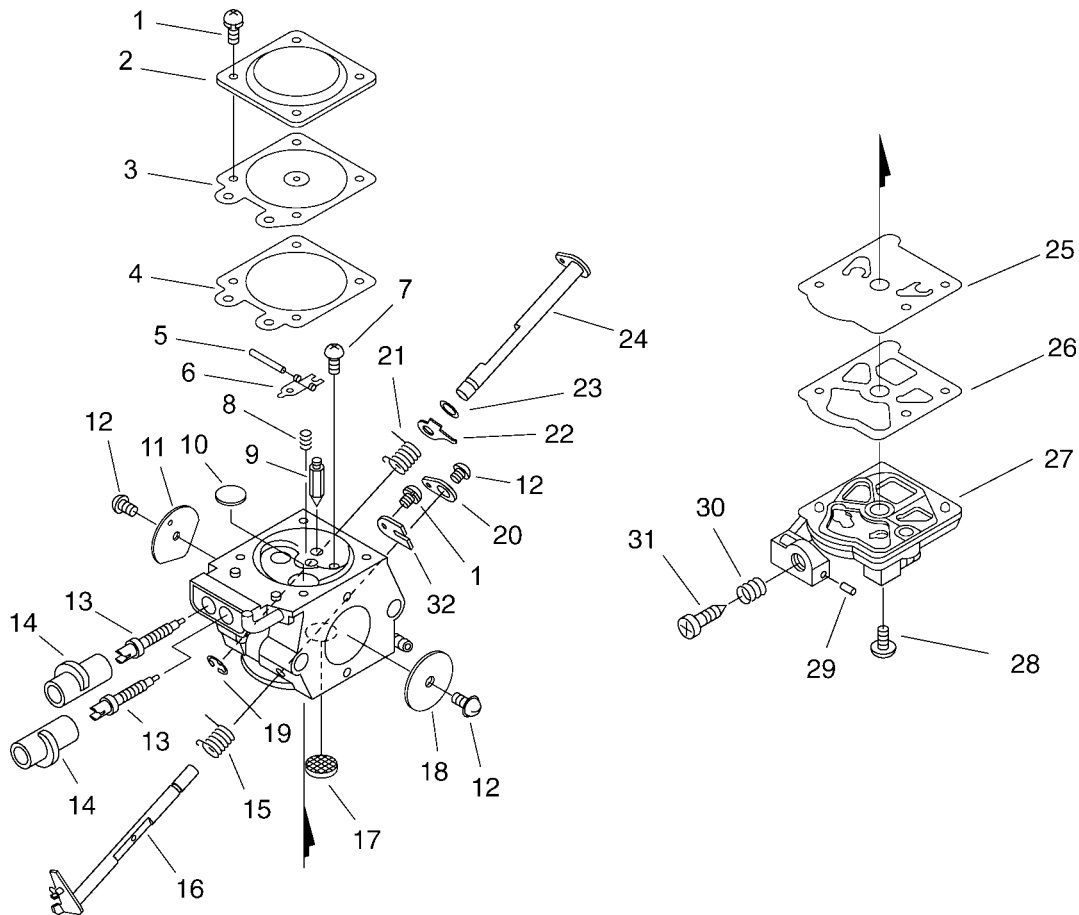

KEY	LV	PART NUMBER	Q'TY	DESCRIPTION	REMARKS
		A021-001310	1	CARBURETOR,DIAPHRAGM	
1	+	123130-02960	5	SCREW	
2	+	123142-03930	1	COVER, M. DIAPHRAGM	
3	+	123141-03930	1	DIAPHRAGM, METERING	
4	+	123140-03930	1	GASKET, M. DIAPHRAGM	
5	+	123138-03930	1	PIN, METERING LEVER	
6	+	123123-03930	1	LEVER, METERING	
7	+	123139-03930	1	SCREW, M. LEVER PIN	
8	+	123122-39330	1	SPRING, METER. LEVER	
9	+	123137-19830	1	VALVE, INLET NEEDLE	
10	+	123146-10631	1	PLUG, WELCH	
11	+	P003-001790	1	VALVE, CHOKE	
12	+	123114-38830	3	SCREW	
13	+	123120-03661	2	NEEDLE, HIGH SPEED	
14	+	P003-000010	2	LIMITER CAP	
15	+	123113-37530	1	SPRING, THROTTLE RTN	
16	+	P003-001810	1	SHAFT ASY,THROTTLE	
17	+	123126-10631	1	SCREEN, INLET	
18	+	123116-10530	1	VALVE, THROTTLE	
19	+	123127-15030	1	RING	
20	+	P003-001780	1	EVER, THROTTLE	
21	+	P003-000140	1	SPRING	
22	+	P003-001510	1	LEVER-FAST IDLE	
23	+	123149-26030	1	WASHER